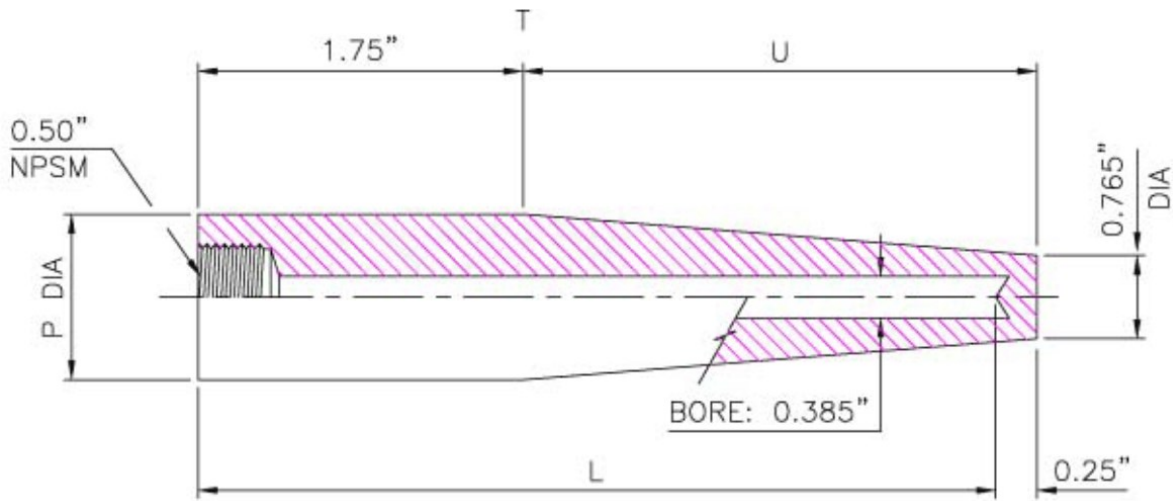

WELD-IN , TAPERED SHANK, 3/8" NOMINAL BORE

P	U	L	SS316 Part No.
3/4"Nominal 1.05" Dia	2-1/2"	4"	TW-WI-T-38NB-16-1
	4-1/2"	6"	TW-WI-T-38NB-16-2
	7-1/2"	9"	TW-WI-T-38NB-16-3
	10-1/2"	12"	TW-WI-T-38NB-16-4
	13-1/2"	15"	TW-WI-T-38NB-16-5
	16-1/2"	18"	TW-WI-T-38NB-16-6
	22-1/2"	24"	TW-WI-T-38NB-16-7
1"Nominal 1.315" Dia	2-1/2"	4"	TW-WI-T-38NB-16-8
	4-1/2"	6"	TW-WI-T-38NB-16-9
	7-1/2"	9"	TW-WI-T-38NB-16-10
	10-1/2"	12"	TW-WI-T-38NB-16-11
	13-1/2"	15"	TW-WI-T-38NB-16-12
	16-1/2"	18"	TW-WI-T-38NB-16-13
	22-1/2"	24"	TW-WI-T-38NB-16-14