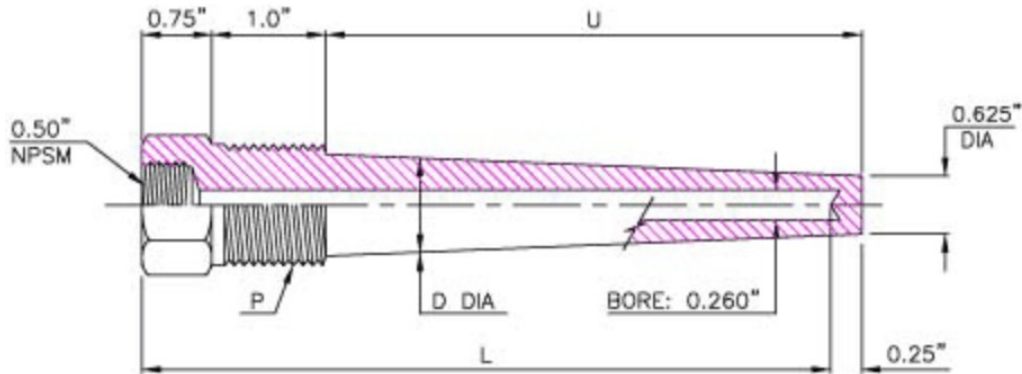

THREADED, TAPERED SHANK , 1/4" NOMINAL BORE

P	U	S	B	E	H	SS316 Part No.
1/2"	2-1/2"	4"	5/8"	1/2"	1-1/8"	TW-T-T-14NB-16-1
	4-1/2"	6"	5/8"	1/2"	1-1/8"	TW-T-T-14NB-16-2
	7-1/2"	9"	5/8"	1/2"	1-1/8"	TW-T-T-14NB-16-3
	10-1/2"	12"	5/8"	1/2"	1-1/8"	TW-T-T-14NB-16-4
	13-1/2"	15"	5/8"	1/2"	1-1/8"	TW-T-T-14NB-16-5
	16-1/2"	18"	5/8"	1/2"	1-1/8"	TW-T-T-14NB-16-6
	22-1/2"	24"	5/8"	1/2"	1-1/8"	TW-T-T-14NB-16-7
3/4"	2-1/2"	4"	7/8"	5/8"	1-1/8"	TW-T-T-14NB-16-8
	4-1/2"	6"	7/8"	5/8"	1-1/8"	TW-T-T-14NB-16-9
	7-1/2"	9"	7/8"	5/8"	1-1/8"	TW-T-T-14NB-16-10
	10-1/2"	12"	7/8"	5/8"	1-1/8"	TW-T-T-14NB-16-11
	13-1/2"	15"	7/8"	5/8"	1-1/8"	TW-T-T-14NB-16-12
	16-1/2"	18"	7/8"	5/8"	1-1/8"	TW-T-T-14NB-16-13
	22-1/2"	24"	7/8"	5/8"	1-1/8"	TW-T-T-14NB-16-14
1"	2-1/2"	4"	1-1/16"	5/8"	1-3/8"	TW-T-T-14NB-16-15
	4-1/2"	6"	1-1/16"	5/8"	1-3/8"	TW-T-T-14NB-16-16
	7-1/2"	9"	1-1/16"	5/8"	1-3/8"	TW-T-T-14NB-16-17
	10-1/2"	12"	1-1/16"	5/8"	1-3/8"	TW-T-T-14NB-16-18
	13-1/2"	15"	1-1/16"	5/8"	1-3/8"	TW-T-T-14NB-16-19
	16-1/2"	18"	1-1/16"	5/8"	1-3/8"	TW-T-T-14NB-16-20
	22-1/2"	24"	1-1/16"	5/8"	1-3/8"	TW-T-T-14NB-16-21