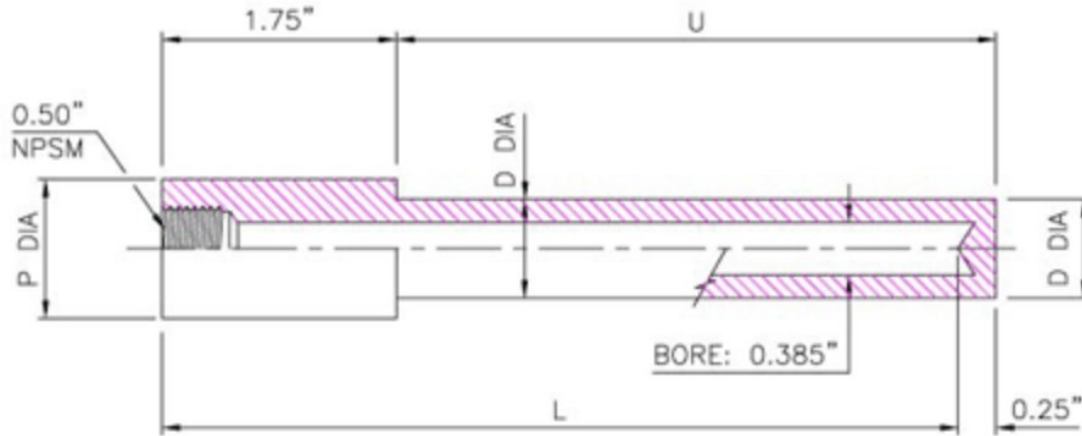

SOCKET-WELD ,STRAIGHT SHANK, 3/8" NOMINAL BORE

P	U	L	D	SS316 Part No.
3/4"Nominal 1.05" Dia	2-1/2"	4"	49/64"	TW-SW-S-38NB-16-1
	4-1/2"	6"	49/64"	TW-SW-S-38NB-16-2
	7-1/2"	9"	49/64"	TW-SW-S-38NB-16-3
	10-1/2"	12"	49/64"	TW-SW-S-38NB-16-4
	13-1/2"	15"	49/64"	TW-SW-S-38NB-16-5
	16-1/2"	18"	49/64"	TW-SW-S-38NB-16-6
	22-1/2"	24"	49/64"	TW-SW-S-38NB-16-7
1"Nominal 1.315" Dia	2-1/2"	4"	7/8"	TW-SW-S-38NB-16-8
	4-1/2"	6"	7/8"	TW-SW-S-38NB-16-9
	7-1/2"	9"	7/8"	TW-SW-S-38NB-16-10
	10-1/2"	12"	7/8"	TW-SW-S-38NB-16-11
	13-1/2"	15"	7/8"	TW-SW-S-38NB-16-12
	16-1/2"	18"	7/8"	TW-SW-S-38NB-16-13
	22-1/2"	24"	7/8"	TW-SW-S-38NB-16-14