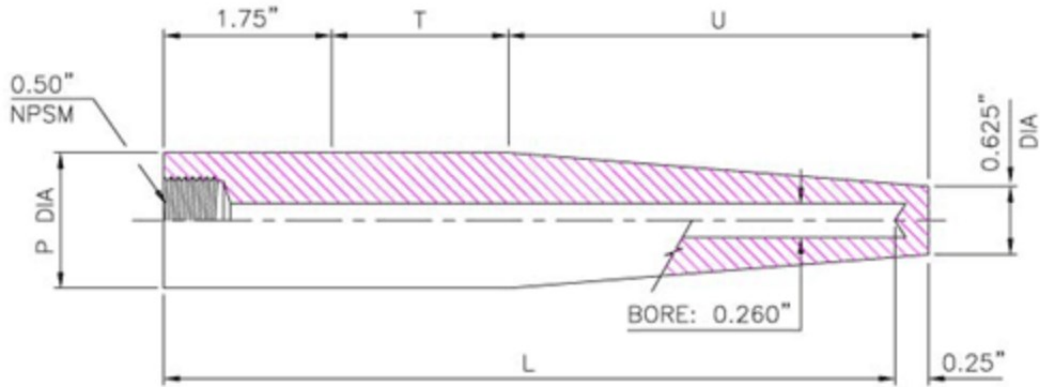

WELD-IN , TAPERED SHANK, 1/4" NOMINAL BORE

P	U	L	SS316 Part No.
3/4"Nominal 1.05" Dia	2-1/2"	4"	TW-WI-T-14NB-16-1
	4-1/2"	6"	TW-WI-T-14NB-16-2
	7-1/2"	9"	TW-WI-T-14NB-16-3
	10-1/2"	12"	TW-WI-T-14NB-16-4
	13-1/2"	15"	TW-WI-T-14NB-16-5
	16-1/2"	18"	TW-WI-T-14NB-16-6
	22-1/2"	24"	TW-WI-T-14NB-16-7
1"Nominal 1.315" Dia	2-1/2"	4"	TW-WI-T-14NB-16-8
	4-1/2"	6"	TW-WI-T-14NB-16-9
	7-1/2"	9"	TW-WI-T-14NB-16-10
	10-1/2"	12"	TW-WI-T-14NB-16-11
	13-1/2"	15"	TW-WI-T-14NB-16-12
	16-1/2"	18"	TW-WI-T-14NB-16-13
	22-1/2"	24"	TW-WI-T-14NB-16-14