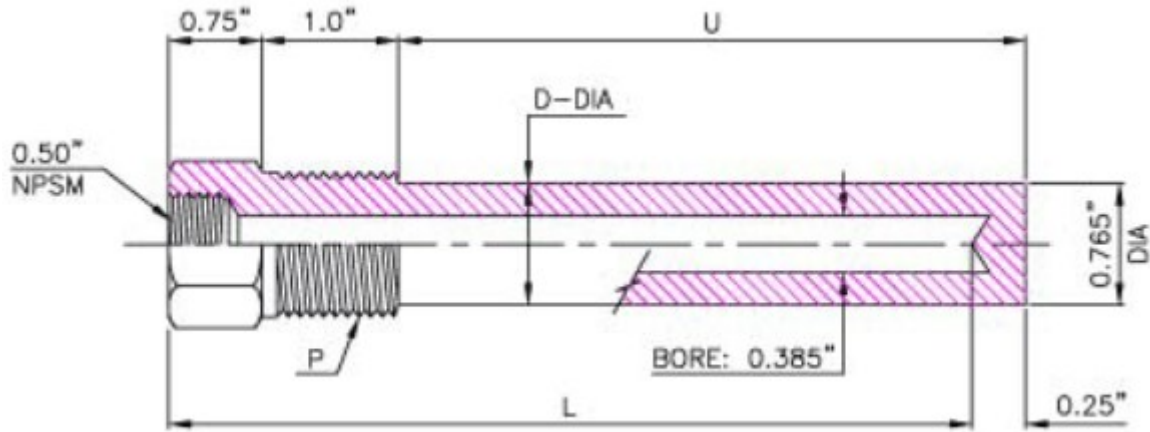

THREADED, TAPERED SHANK, 3/8" NOMINAL BORE

P	U	S	B	H	SS316 Part No.
3/4"	2-1/2"	4"	7/8"	1-1/8"	TW-T-T-38NB-16-1
	4-1/2"	6"	7/8"	1-1/8"	TW-T-T-38NB-16-2
	7-1/2"	9"	7/8"	1-1/8"	TW-T-T-38NB-16-3
	10-1/2"	12"	7/8"	1-1/8"	TW-T-T-38NB-16-4
	13-1/2"	15"	7/8"	1-1/8"	TW-T-T-38NB-16-5
	16-1/2"	18"	7/8"	1-1/8"	TW-T-T-38NB-16-6
	22-1/2"	24"	7/8"	1-1/8"	TW-T-T-38NB-16-7
1"	2-1/2"	4"	1-1/16"	1-3/8"	TW-T-T-38NB-16-8
	4-1/2"	6"	1-1/16"	1-3/8"	TW-T-T-38NB-16-9
	7-1/2"	9"	1-1/16"	1-3/8"	TW-T-T-38NB-16-10
	10-1/2"	12"	1-1/16"	1-3/8"	TW-T-T-38NB-16-11
	13-1/2"	15"	1-1/16"	1-3/8"	TW-T-T-38NB-16-12
	16-1/2"	18"	1-1/16"	1-3/8"	TW-T-T-38NB-16-13
	22-1/2"	24"	1-1/16"	1-3/8"	TW-T-T-38NB-16-14