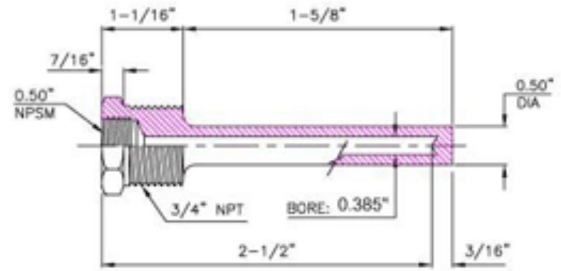

FAIKA TECHNO SYSTEMS

THERMOWELL

Thermowell are available in a wide range of materials, sizes, connections and configurations.

FTS Thermowell Series feature threaded, flanged, socket weld, weld-in, Van Stone, limited space and sanitary styles. Custom designs and modifications to standard models are available.

LIMITED SPACE , THREADED , STRAIGHT SHANK

1/4" Nominal Bore

3/8" Nominal Bore

P	H	SS316 Part No
1/2"	1-1/8"	TW-LP-T-S-16-14-1
3/4"	1-1/8"	TW-LP-T-S-16-14-2
1"	1-3/8"	TW-LP-T-S-16-14-3

P	H	SS316 Part No
1/2"	1-1/8"	TW-LP-T-S-16-38-1
3/4"	1-1/8"	TW-LP-T-S-16-38-2
1"	1-3/8"	TW-LP-T-S-16-38-3

THREADED, STEPPED SHANK , 1/4" NOMINAL BORE

P	U	L	D	H	SS316 Part No.
1/2"	2-1/2"	4"	1/2"	1-1/8"	TW-T-S-16-14-NB-1
	4-1/2"	6"	5/8"	1-1/8"	TW-T-S-16-14-NB-2
	7-1/2"	9"	5/8"	1-1/8"	TW-T-S-16-14-NB-3
	10-1/2"	12"	5/8"	1-1/8"	TW-T-S-16-14-NB-4
	13-1/2"	15"	5/8"	1-1/8"	TW-T-S-16-14-NB-5
	16-1/2"	18"	5/8"	1-1/8"	TW-T-S-16-14-NB-6
	22-1/2"	24"	5/8"	1-1/8"	TW-T-S-16-14-NB-7
3/4"	2-1/2"	4"	1/2"	1-1/8"	TW-T-S-16-14-NB-8
	4-1/2"	6"	3/4"	1-1/8"	TW-T-S-16-14-NB-9
	7-1/2"	9"	3/4"	1-1/8"	TW-T-S-16-14-NB-10
	10-1/2"	12"	3/4"	1-1/8"	TW-T-S-16-14-NB-11
	13-1/2"	15"	3/4"	1-1/8"	TW-T-S-16-14-NB-12
	16-1/2"	18"	3/4"	1-1/8"	TW-T-S-16-14-NB-13
	22-1/2"	24"	3/4"	1-1/8"	TW-T-S-16-14-NB-14
1"	2-1/2"	4"	1/2"	1-3/8"	TW-T-S-16-14-NB-15
	4-1/2"	6"	7/8"	1-3/8"	TW-T-S-16-14-NB-16
	7-1/2"	9"	7/8"	1-3/8"	TW-T-S-16-14-NB-17
	10-1/2"	12"	7/8"	1-3/8"	TW-T-S-16-14-NB-18
	13-1/2"	15"	7/8"	1-3/8"	TW-T-S-16-14-NB-19
	16-1/2"	18"	7/8"	1-3/8"	TW-T-S-16-14-NB-20
	22-1/2"	24"	7/8"	1-3/8"	TW-T-S-16-14-NB-21