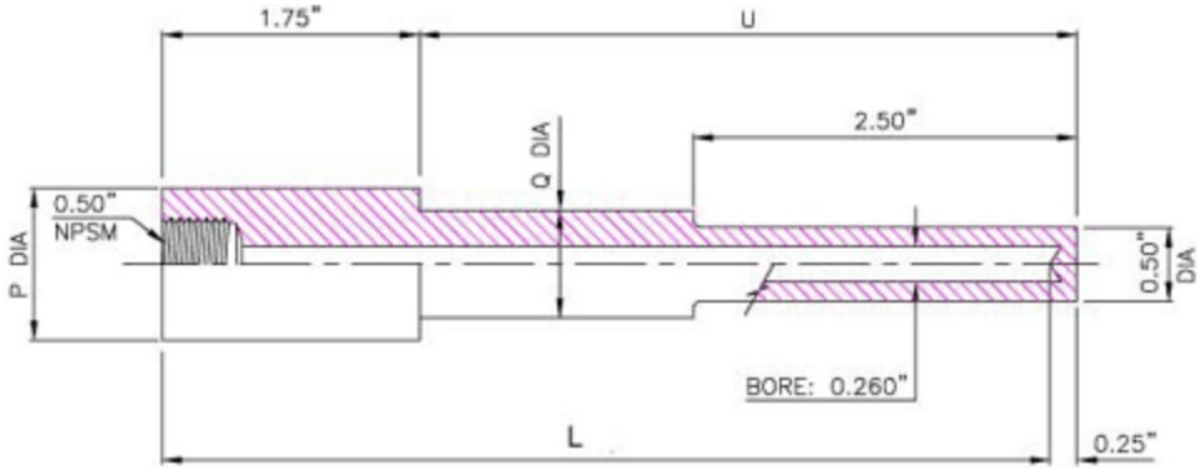

SOCKET-WELD , STEPPED SHANK , 1/4" NOMINAL BORE

P	U	L	D	SS316 Part No.
3/4"Nominal 1.05" Dia	2-1/2"	4"	1/2"	TW-SW-S-14NB-16-1
	4-1/2"	6"	3/4"	TW-SW-S-14NB-16-2
	7-1/2"	9"	3/4"	TW-SW-S-14NB-16-3
	10-1/2"	12"	3/4"	TW-SW-S-14NB-16-4
	13-1/2"	15"	3/4"	TW-SW-S-14NB-16-5
	16-1/2"	18"	3/4"	TW-SW-S-14NB-16-6
	22-1/2"	24"	3/4"	TW-SW-S-14NB-16-7
1"Nominal 1.315" Dia	2-1/2"	4"	7/8"	TW-SW-S-14NB-16-8
	4-1/2"	6"	7/8"	TW-SW-S-14NB-16-9
	7-1/2"	9"	7/8"	TW-SW-S-14NB-16-10
	10-1/2"	12"	7/8"	TW-SW-S-14NB-16-11
	13-1/2"	15"	7/8"	TW-SW-S-14NB-16-12
	16-1/2"	18"	7/8"	TW-SW-S-14NB-16-13
	22-1/2"	24"	7/8"	TW-SW-S-14NB-16-14