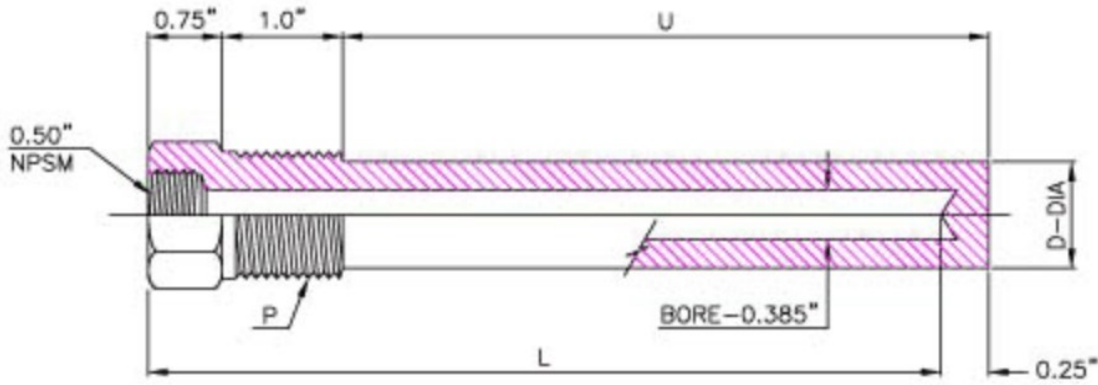

LIMITED SPACE , THREADED , STRAIGHT SHANK

1/4" Nominal Bore

3/8" Nominal Bore

P	H	SS316 Part No
1/2"	1-1/8"	TW-LP-T-S-16-14-1
3/4"	1-1/8"	TW-LP-T-S-16-14-2
1"	1-3/8"	TW-LP-T-S-16-14-3

P	H	SS316 Part No
1/2"	1-1/8"	TW-LP-T-S-16-38-1
3/4"	1-1/8"	TW-LP-T-S-16-38-2
1"	1-3/8"	TW-LP-T-S-16-38-3

THREADED, STEPPED SHANK , 1/4" NOMINAL BORE

P	U	L	D	H	SS316 Part No.
1/2"	2-1/2"	4"	1/2"	1-1/8"	TW-T-S-16-14-NB-1
	4-1/2"	6"	5/8"	1-1/8"	TW-T-S-16-14-NB-2
	7-1/2"	9"	5/8"	1-1/8"	TW-T-S-16-14-NB-3
	10-1/2"	12"	5/8"	1-1/8"	TW-T-S-16-14-NB-4
	13-1/2"	15"	5/8"	1-1/8"	TW-T-S-16-14-NB-5
	16-1/2"	18"	5/8"	1-1/8"	TW-T-S-16-14-NB-6
	22-1/2"	24"	5/8"	1-1/8"	TW-T-S-16-14-NB-7
3/4"	2-1/2"	4"	1/2"	1-1/8"	TW-T-S-16-14-NB-8
	4-1/2"	6"	3/4"	1-1/8"	TW-T-S-16-14-NB-9
	7-1/2"	9"	3/4"	1-1/8"	TW-T-S-16-14-NB-10
	10-1/2"	12"	3/4"	1-1/8"	TW-T-S-16-14-NB-11
	13-1/2"	15"	3/4"	1-1/8"	TW-T-S-16-14-NB-12
	16-1/2"	18"	3/4"	1-1/8"	TW-T-S-16-14-NB-13
	22-1/2"	24"	3/4"	1-1/8"	TW-T-S-16-14-NB-14
1"	2-1/2"	4"	1/2"	1-3/8"	TW-T-S-16-14-NB-15
	4-1/2"	6"	7/8"	1-3/8"	TW-T-S-16-14-NB-16
	7-1/2"	9"	7/8"	1-3/8"	TW-T-S-16-14-NB-17
	10-1/2"	12"	7/8"	1-3/8"	TW-T-S-16-14-NB-18
	13-1/2"	15"	7/8"	1-3/8"	TW-T-S-16-14-NB-19
	16-1/2"	18"	7/8"	1-3/8"	TW-T-S-16-14-NB-20
	22-1/2"	24"	7/8"	1-3/8"	TW-T-S-16-14-NB-21

THREADED, STEPPED SHANK , 3/8" NOMINAL BORE

P	U	L	H	SS316 Part No.
3/4"	2-1/2"	4"	1-1/8"	TW-T-S-38NB-16-1
	4-1/2"	6"	1-1/8"	TW-T-S-38NB-16-2
	7-1/2"	9"	1-1/8"	TW-T-S-38NB-16-3
	10-1/2"	12"	1-1/8"	TW-T-S-38NB-16-4
	13-1/2"	15"	1-1/8"	TW-T-S-38NB-16-5
	16-1/2"	18"	1-1/8"	TW-T-S-38NB-16-6
	22-1/2"	24"	1-1/8"	TW-T-S-38NB-16-7
1"	2-1/2"	4"	1-1/8"	TW-T-S-38NB-16-8
	4-1/2"	6"	1-1/8"	TW-T-S-38NB-16-9
	7-1/2"	9"	1-1/8"	TW-T-S-38NB-16-10
	10-1/2"	12"	1-1/8"	TW-T-S-38NB-16-11
	13-1/2"	15"	1-1/8"	TW-T-S-38NB-16-12
	16-1/2"	18"	1-1/8"	TW-T-S-38NB-16-13
	22-1/2"	24"	1-1/8"	TW-T-S-38NB-16-14