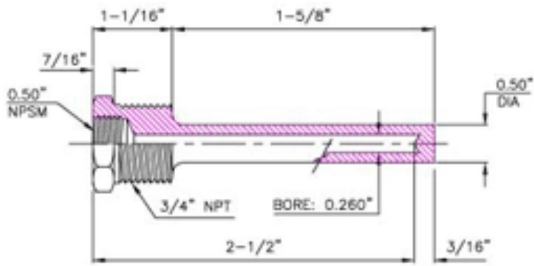

FAIKA TECHNO SYSTEMS

THERMOWELL

Thermowell are available in a wide range of materials, sizes, connections and configurations.

FTS Thermowell Series feature threaded, flanged, socket weld, weld-in, Van Stone, limited space and sanitary styles. Custom designs and modifications to standard models are available.

LIMITED SPACE , THREADED , STRAIGHT SHANK

1/4" Nominal Bore

3/8" Nominal Bore

P	H	SS316 Part No
1/2"	1-1/8"	TW-LP-T-S-16-14-1
3/4"	1-1/8"	TW-LP-T-S-16-14-2
1"	1-3/8"	TW-LP-T-S-16-14-3

P	H	SS316 Part No
1/2"	1-1/8"	TW-LP-T-S-16-38-1
3/4"	1-1/8"	TW-LP-T-S-16-38-2
1"	1-3/8"	TW-LP-T-S-16-38-3

THREADED, STEPPED SHANK , 1/4" NOMINAL BORE

P	U	L	D	H	SS316 Part No.
1/2"	2-1/2"	4"	1/2"	1-1/8"	TW-T-S-16-14-NB-1
	4-1/2"	6"	5/8"	1-1/8"	TW-T-S-16-14-NB-2
	7-1/2"	9"	5/8"	1-1/8"	TW-T-S-16-14-NB-3
	10-1/2"	12"	5/8"	1-1/8"	TW-T-S-16-14-NB-4
	13-1/2"	15"	5/8"	1-1/8"	TW-T-S-16-14-NB-5
	16-1/2"	18"	5/8"	1-1/8"	TW-T-S-16-14-NB-6
	22-1/2"	24"	5/8"	1-1/8"	TW-T-S-16-14-NB-7
3/4"	2-1/2"	4"	1/2"	1-1/8"	TW-T-S-16-14-NB-8
	4-1/2"	6"	3/4"	1-1/8"	TW-T-S-16-14-NB-9
	7-1/2"	9"	3/4"	1-1/8"	TW-T-S-16-14-NB-10
	10-1/2"	12"	3/4"	1-1/8"	TW-T-S-16-14-NB-11
	13-1/2"	15"	3/4"	1-1/8"	TW-T-S-16-14-NB-12
	16-1/2"	18"	3/4"	1-1/8"	TW-T-S-16-14-NB-13
	22-1/2"	24"	3/4"	1-1/8"	TW-T-S-16-14-NB-14
1"	2-1/2"	4"	1/2"	1-3/8"	TW-T-S-16-14-NB-15
	4-1/2"	6"	7/8"	1-3/8"	TW-T-S-16-14-NB-16
	7-1/2"	9"	7/8"	1-3/8"	TW-T-S-16-14-NB-17
	10-1/2"	12"	7/8"	1-3/8"	TW-T-S-16-14-NB-18
	13-1/2"	15"	7/8"	1-3/8"	TW-T-S-16-14-NB-19
	16-1/2"	18"	7/8"	1-3/8"	TW-T-S-16-14-NB-20
	22-1/2"	24"	7/8"	1-3/8"	TW-T-S-16-14-NB-21